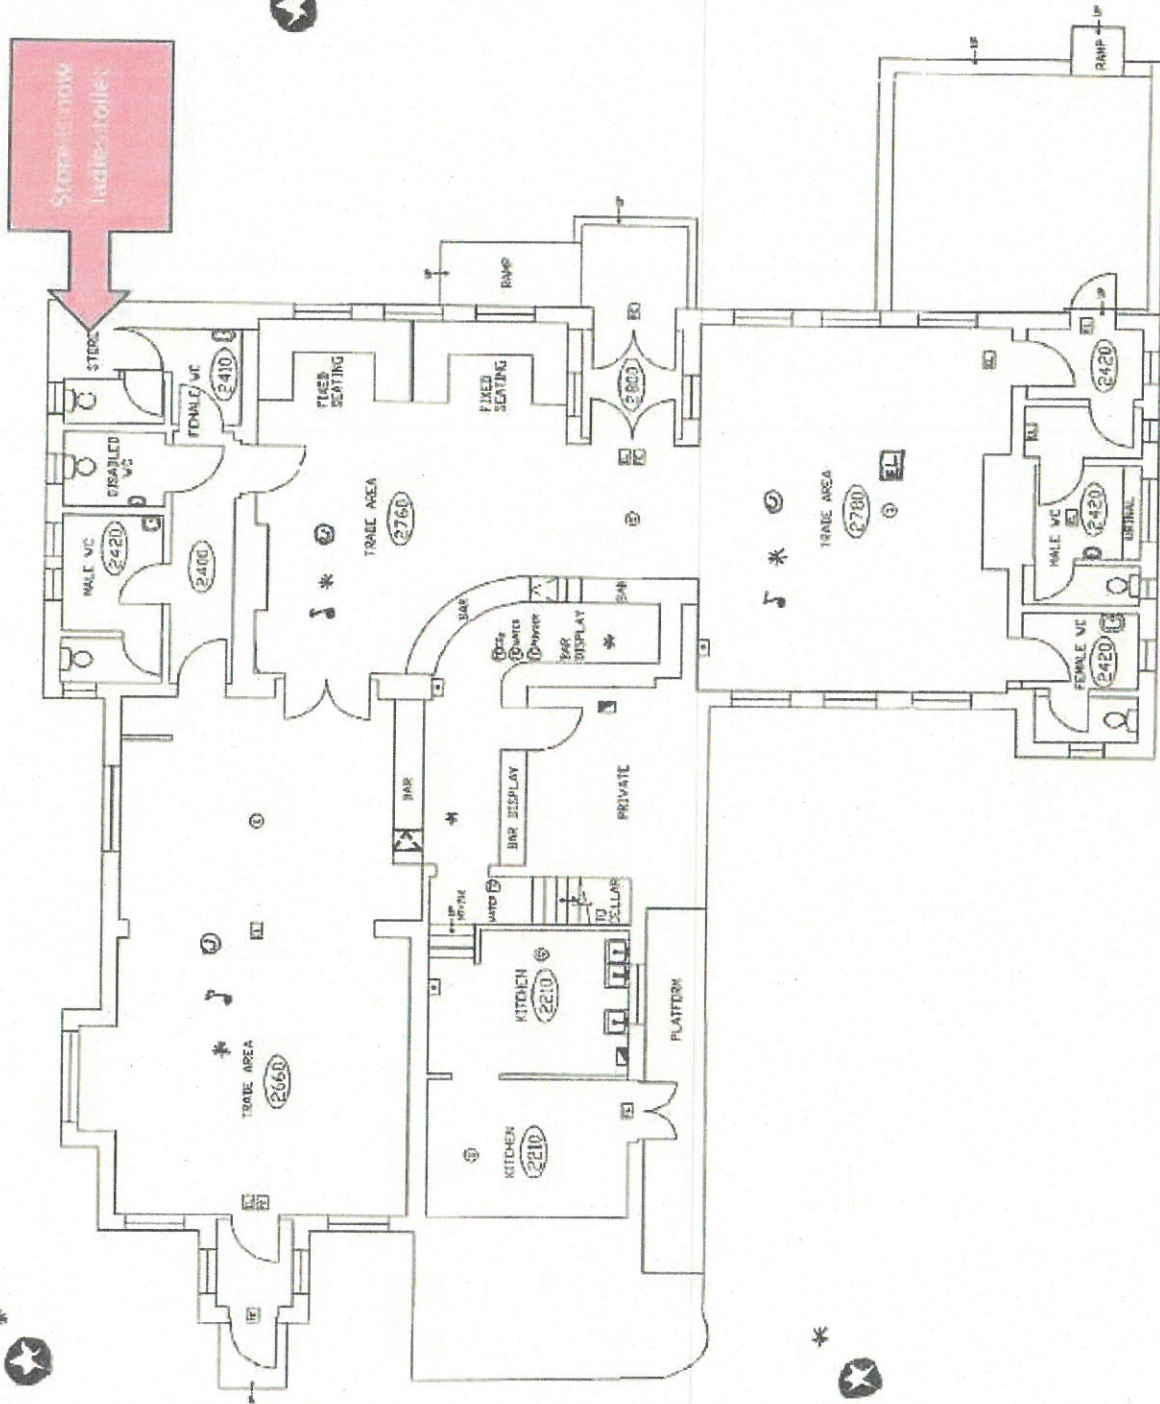

Storage row
ladies toilet

OUTSIDE DRINKING A

April 2021

April 2021

Green End House

F1 Sub Sta

Garage

Seven Wives

RAMSEY ROAD

Shelte

B a 1

(PH)

8.0m

LB

XG